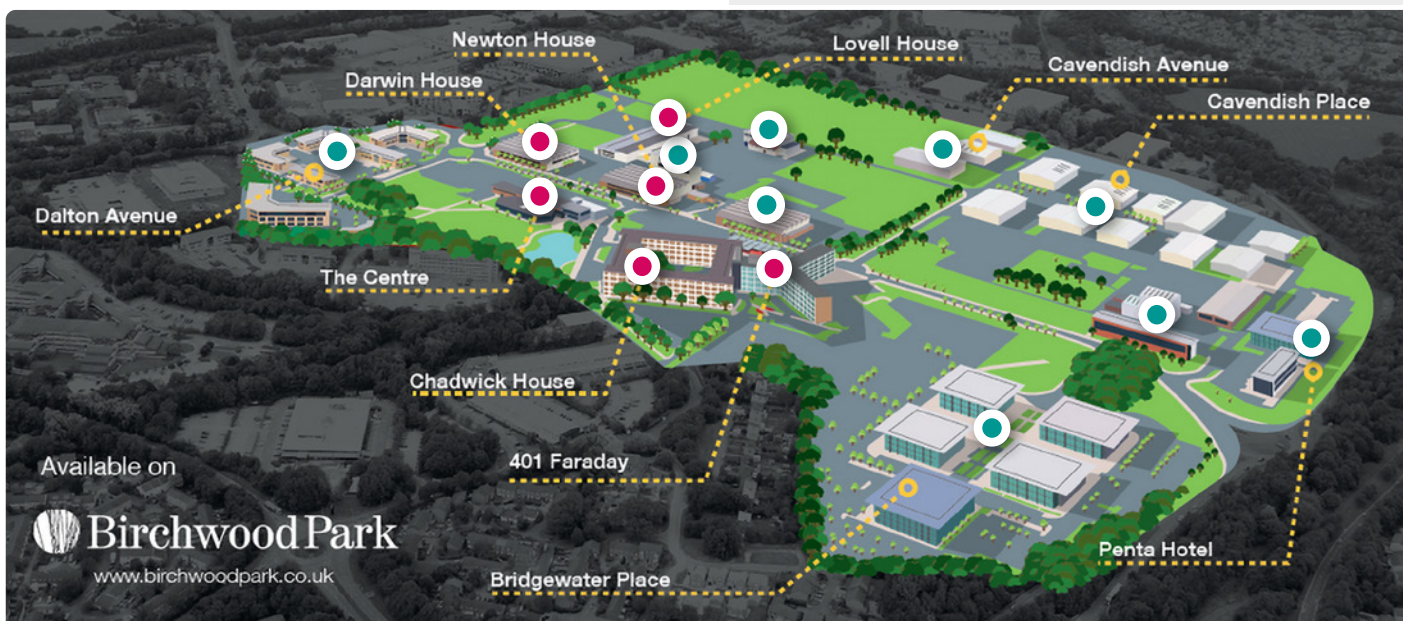

Getting connected has never been easier...

Connectivity -
Birchwood

Birchwood Park

Super fast business broadband & leased lines

Prices from
£49 PM*

- Birchwood based service provider
- Robust, fast & secure internet
- Friendly onsite support team
- Fast install times
- Flexible packages
- Price matching and contract buyouts available

'Avoira Connect' brings super-fast internet to local businesses leveraging the power of Avoira fibre. With built in redundancy, onsite support team and flexible solutions, we can get your new office space connected faster than any other ISP.